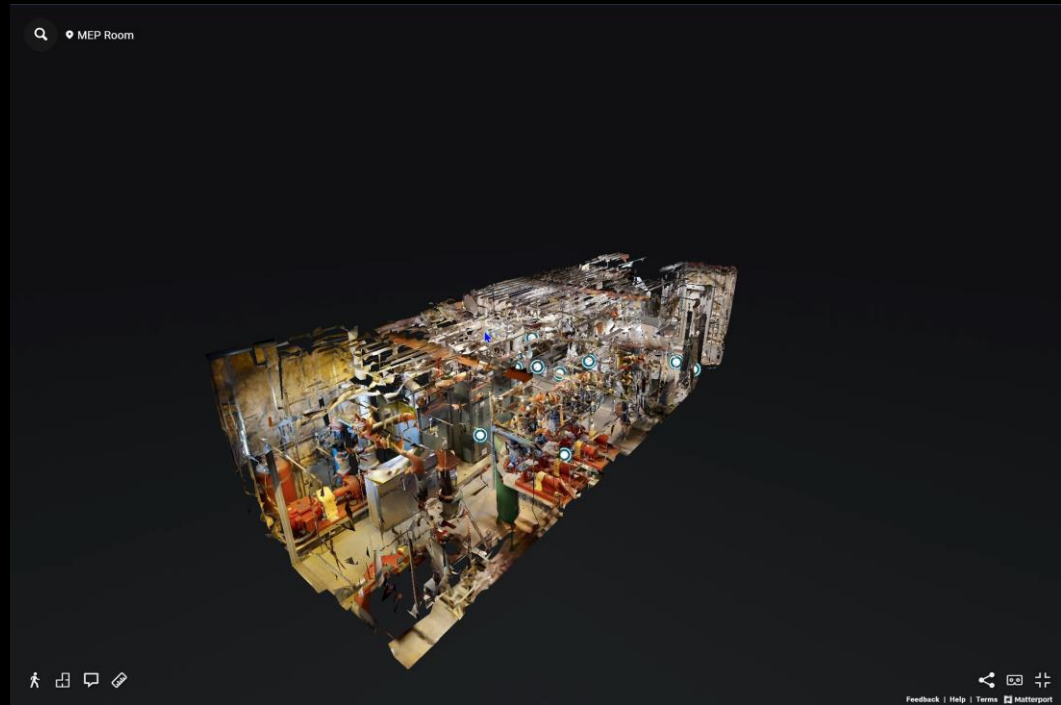

A Digital Twin solution

Inline with JFC's core business of Enterprise Asset Management

CONNEX
VISUAL

JFC & Associates

Powered by
Matterport