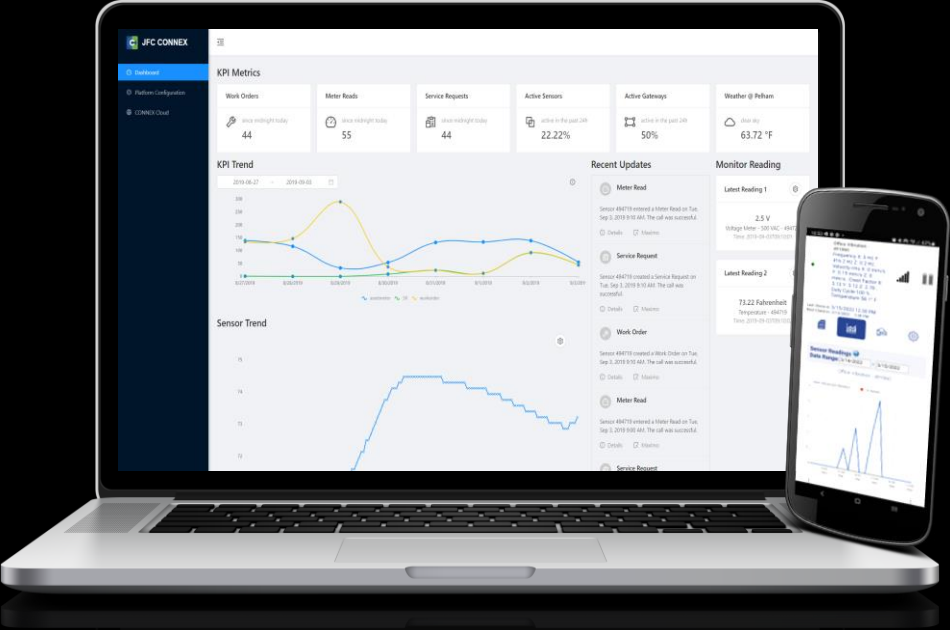

CONNEX

JFC & Associates