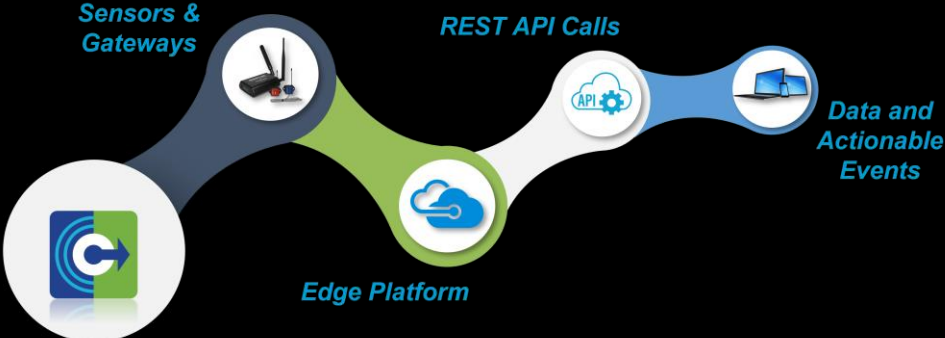

Connecting the Disconnected